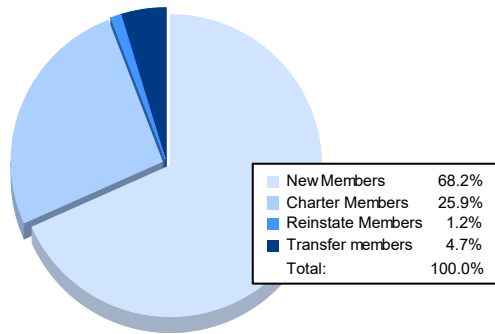

Year	New Clubs	Dropped Clubs	Gain/ Loss Clubs	New Members	Charter Members	Reinstate Members	Transfer Members	Total Member Added	Total Members Dropped	Gain/ Loss Members
2016-2017	2	0	2	64	55	1	5	125	66	59
2017-2018	0	0	0	87	3	0	9	99	87	12
2018-2019	1	0	1	71	22	1	0	94	91	3
2019-2020	0	0	0	71	0	0	11	82	74	8
2020-2021	1	0	1	58	22	1	4	85	70	15
Average	1	0	1	70	20	1	6	97	78	19

Membership Composition June 2021 Cumulative

Gender Composition June 2021 Cumulative