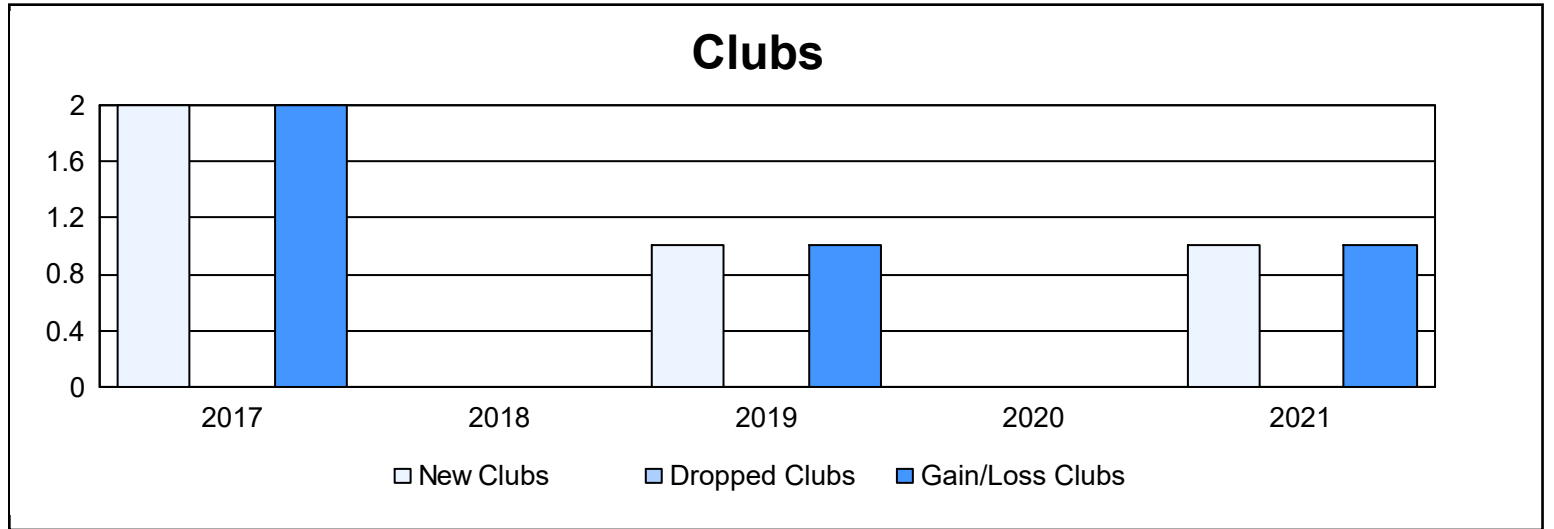

Year	New Clubs	Dropped Clubs	Gain/ Loss Clubs	New Members	Charter Members	Reinstate Members	Transfer Members	Total Member Added	Total Members Dropped	Gain/ Loss Members
2016-2017	2	0	2	64	55	1	5	125	66	59
2017-2018	0	0	0	87	3	0	9	99	87	12
2018-2019	1	0	1	71	22	1	0	94	91	3
2019-2020	0	0	0	71	0	0	11	82	74	8
2020-2021	1	0	1	58	22	1	4	85	70	15
Average	1	0	1	70	20	1	6	97	78	19

Membership Composition June 2021 Cumulative

Gender Composition June 2021 Cumulative