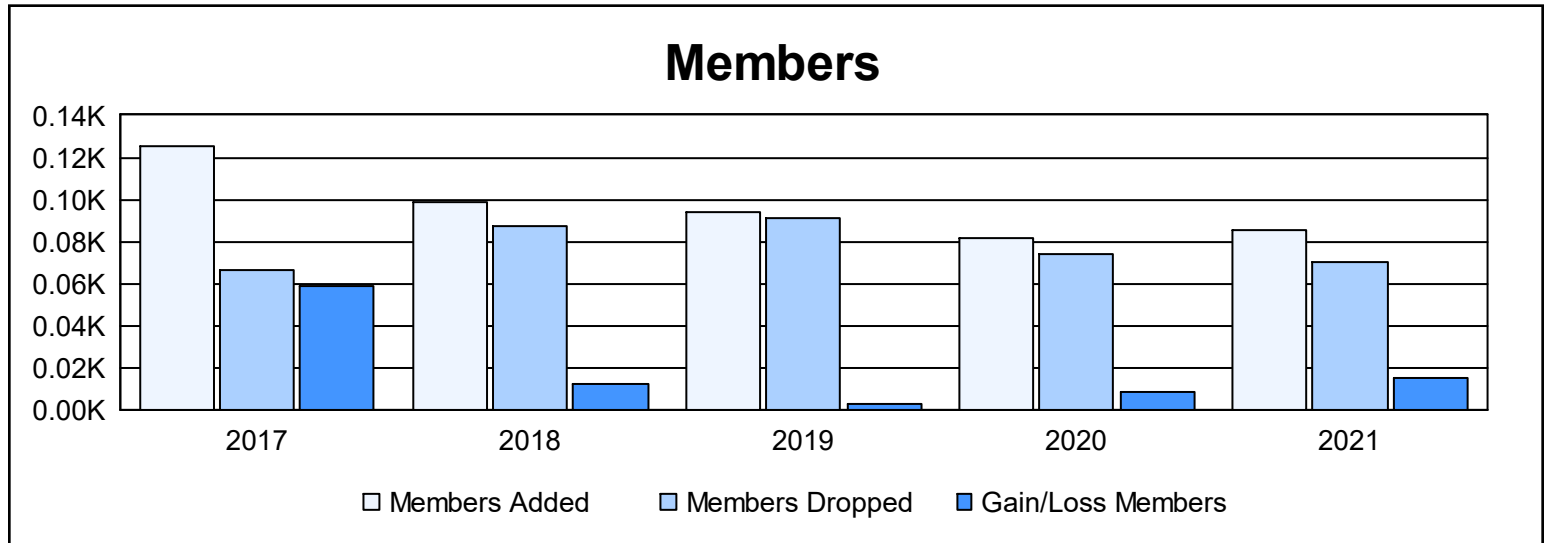

Year	New Clubs	Dropped Clubs	Gain/ Loss Clubs	New Members	Charter Members	Reinstate Members	Transfer Members	Total Member Added	Total Members Dropped	Gain/ Loss Members
2016-2017	2	0	2	64	55	1	5	125	66	59
2017-2018	0	0	0	87	3	0	9	99	87	12
2018-2019	1	0	1	71	22	1	0	94	91	3
2019-2020	0	0	0	71	0	0	11	82	74	8
2020-2021	1	0	1	58	22	1	4	85	70	15
Average	1	0	1	70	20	1	6	97	78	19

Membership Composition June 2021 Cumulative

Gender Composition June 2021 Cumulative